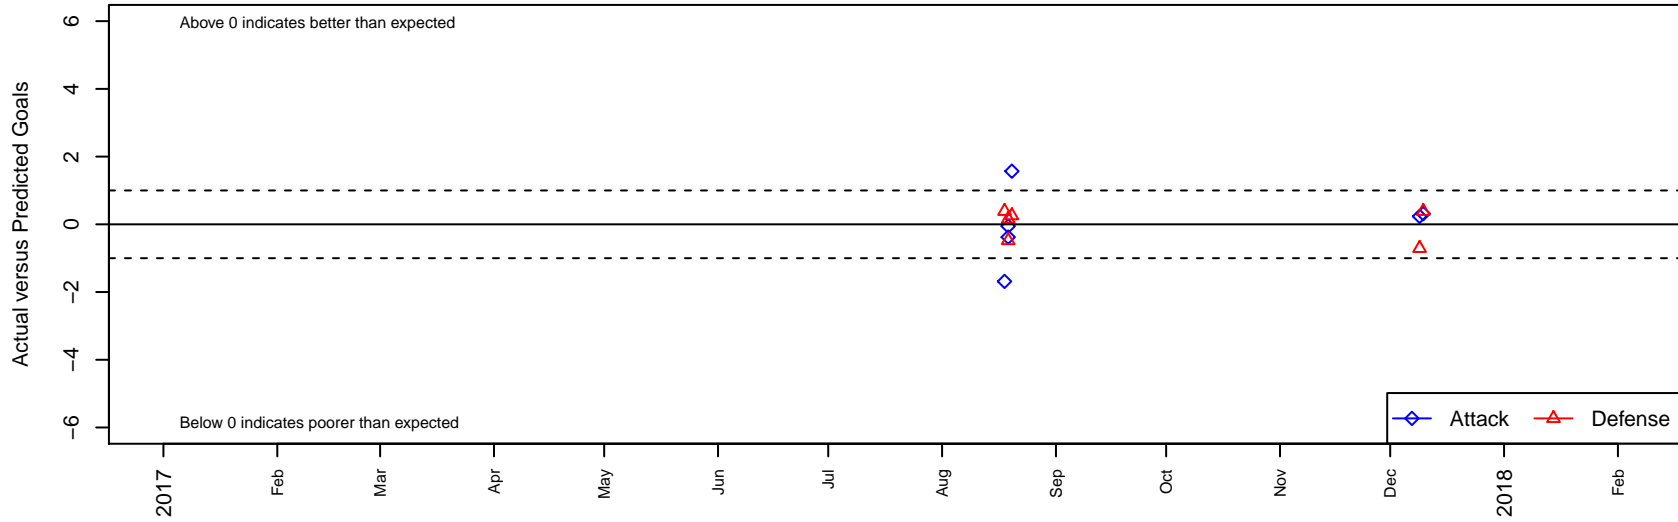

# Idaho Rush Premier G03

Idaho Rush SC  
Boise, ID  
G03 total strength=1968  
attack=45.94 defense=71.3

alt names used:  
IDAHO RUSH 03 PREMIER  
IDAHO RUSH 03 PREMIER (ID)  
IDAHO RUSH PREMIER (2003)

Venues played:  
2017 NW Champions Cup GIRLS 03  
2017 Timbers Winter Showcase 2003 FWRL U

**Idaho Rush Premier G03**  
Dots are actual minus expected GF (blue circles) and GA (red triangles).  
Blue line is smoothed change in attack strength. Red is smoothed change in defense strength.

<b>date</b>	<b>home</b>		<b>away</b>		<b>venue</b>	<b>pred.home</b>	<b>pred.away</b>
2017-12-10	WPFC Black G03	0	Idaho Rush Premier G03	2	2017 Timbers Winter Showcase 2003 FWRL U	0.39	1.69
2017-12-09	Eastside FC Red G03	1	Idaho Rush Premier G03	1	2017 Timbers Winter Showcase 2003 FWRL U	0.29	0.76
2017-08-20	ISC Gunners A G03	0	Idaho Rush Premier G03	5	2017 NW Champions Cup GIRLS 03	0.26	3.43
2017-08-19	FPSC Fury Black G03	0	Idaho Rush Premier G03	4	2017 NW Champions Cup GIRLS 03	0.15	4.05
2017-08-19	Idaho Rush Premier G03	2	Crossfire Premier ECNL G03	1	2017 NW Champions Cup GIRLS 03	2.38	0.52
2017-08-18	WPFC Black G03	0	Idaho Rush Premier G03	0	2017 NW Champions Cup GIRLS 03	0.39	1.69